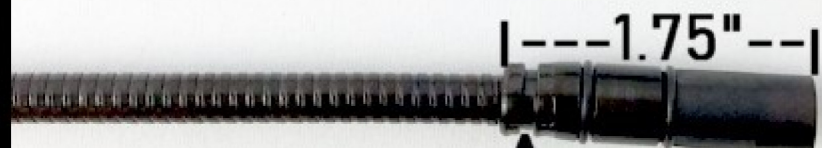

LITTLITE X AND XR SERIES LIGHTS

OLD STYLE
(PRIOR TO 2013)
USE LX HOOD

↑
DEEP NOTCH

NEW STYLE
(AFTER 2013)
USE HH HOOD