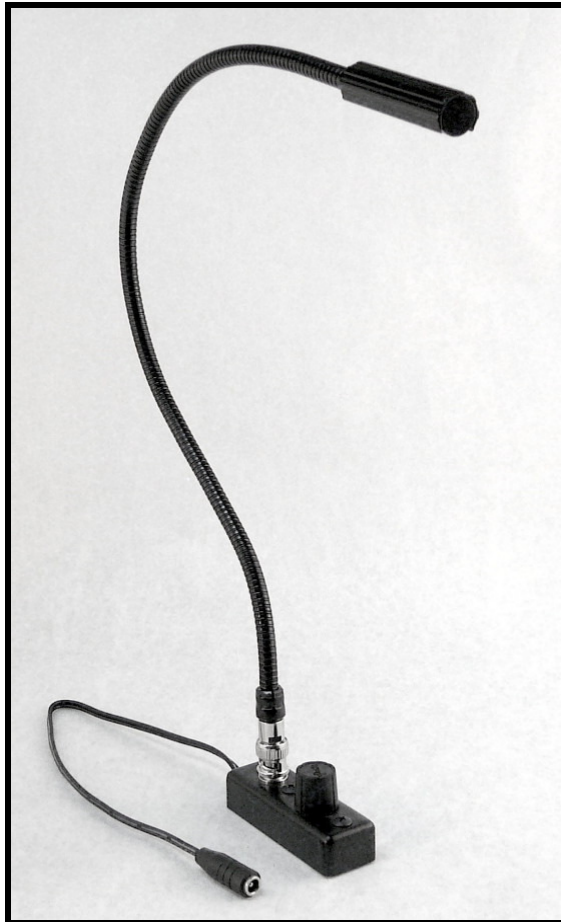

Littlite®

Gooseneck Task Lamps & Accessories

PRODUCT SHEET L-1 SERIES

L-1/12

SPECS/DETAILS

2.4-Watt Incandescent Bulb
12-Volt Operation
Detachable Gooseneck (BNC Connector)
1 x 1 x 3" Chassis with Dimmer & 12" Pigtail
GXF-10 Power Supply

Wattage: 2.4 Watts
Draw @ 12V: 230mA/2.04 fc
Light Output @ 12": 22 Lux
Average Life @ 12V: 3000 Hours

MODEL LIST

With Power Supply

L-1/6 - 6" Gooseneck
L-1/12 - 12" Gooseneck
L-1/18 - 18" Gooseneck

No Power Supply

L-1/6A
L-1/12A
L-1/18A

With Euro Power Supply (Type C Plug)

L-1/6E
L-1/12E
L-1/18E

RECOMMENDED ACCESSORIES/PARTS

CWB – Cast Weighted Base
HTC – High Tension Clamp
MB – Magnetic Base
SM – Snap Mount
MP3 – Flush Mounting Plate
RAKIT – Rack Rail Bracket
FDB – VESA Mount Bracket

1815- Replacement Bulb
LH – Replacement Hood
O-KIT – Replacement O-Rings (Pack of 12)