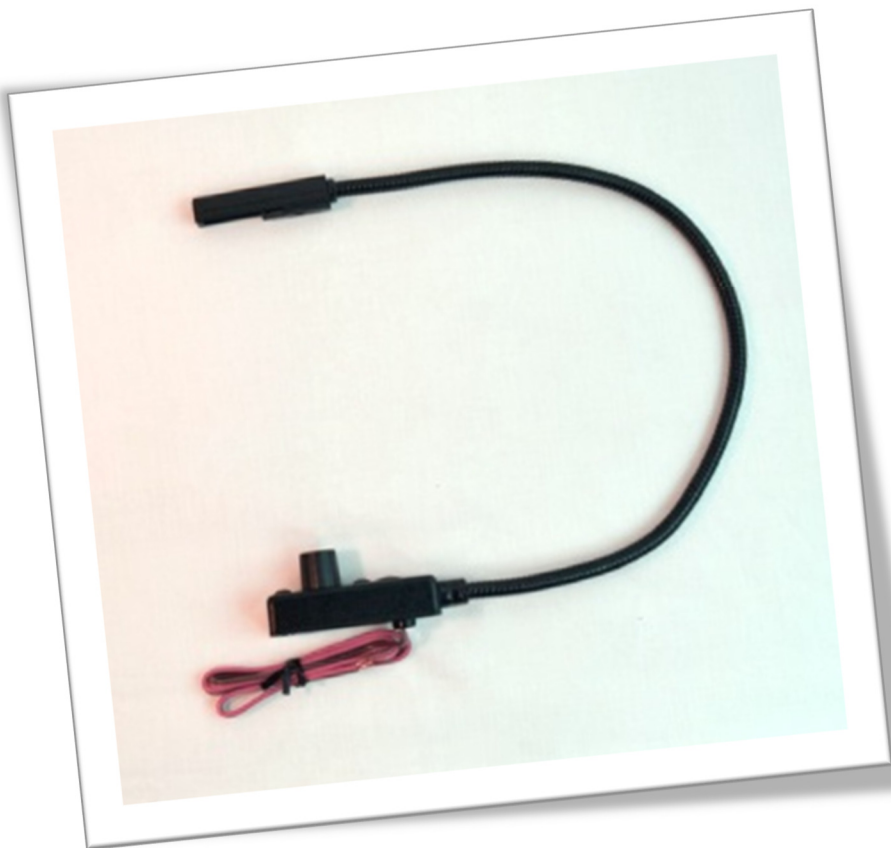

Littlite®

Gooseneck Task Lamps & Accessories

CC-EB-AW Series

Product details

Constant Current Dimming
8-24 VDC Operation
Attached Gooseneck on End of Chassis
1 x 1 x 3" Chassis with Dimmer
Bottom Mount 20" Bonded Pair Wire

Wattage: 1.5 Watts
Draw @ 12V: 150mA
Light Output @ 12": 398 Lux/36.98 fc
Color Temperature: 4000K
CRI: 85 Ra
Average Life @ 12V: 60,000 Hours

Models

- CC-EB6-LED-AW - 6" Gooseneck
- CC-EB12-LED-AW - 12" Gooseneck
- CC-EB18-LED-AW - 18" Gooseneck

Recommended Accessories and Parts

Littlite®
Gooseneck Task Lamps & Accessories