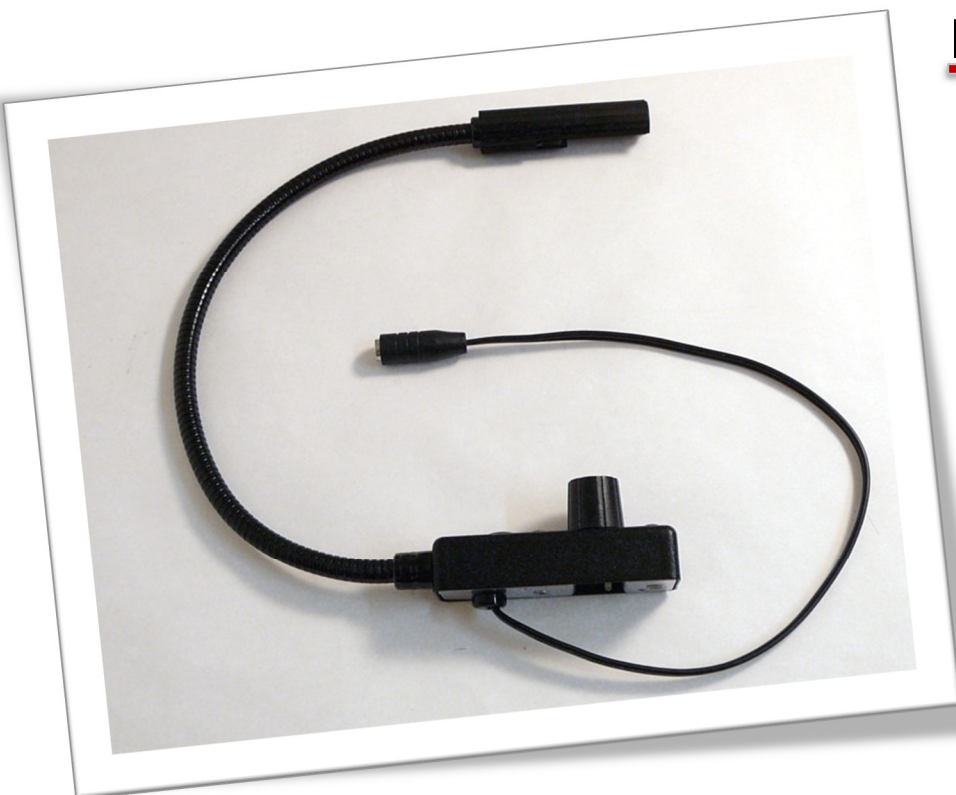

Littlite®

Gooseneck Task Lamps & Accessories

CC-EB Series

Product details

Constant Current Dimming
8-24 VDC Operation
Attached Gooseneck on End of Chassis
1 x 1 x 3" Chassis with Dimmer-Bottom Mount
12" Pigtail
GXF-10 Power Supply

Wattage: 1.5 Watts
Draw @ 12V: 150mA
Light Output @ 12": 398 Lux/36.98 fc
Color Temperature: 4000K
CRI: 85 Ra
Average Life @ 12V: 60,000 Hours

Models

US Power Supply

- CC-EB6-LED - 6" Gooseneck
- CC-EB12-LED - 12" Gooseneck
- CC-EB18-LED - 18" Gooseneck

Euro Power Supply (Type C plug)

- CC-EB6E-LED
- CC-EB12E-LED
- CC-EB18E-LED

No Power Supply

- CC-EB6A-LED
- CC-EB12A-LED
- CC-EB18A-LED

Recommended Accessories and Parts

Littlite®
Gooseneck Task Lamps & Accessories