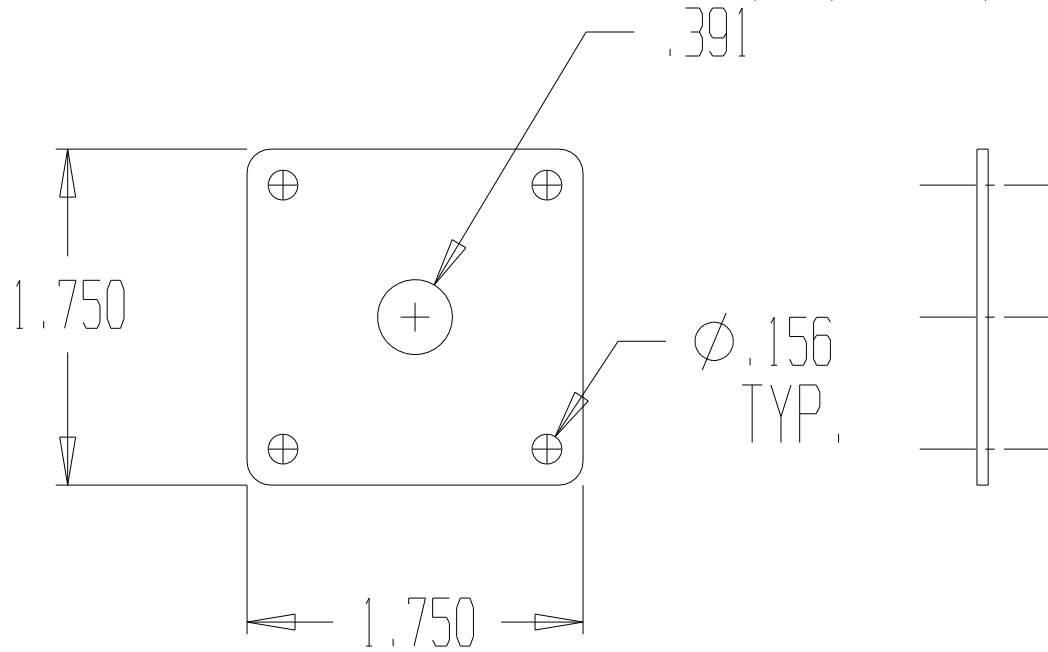

REV	DATE	DESCRIPTION	OK BY
A	7/19/02	INITIAL RELEASE	JD

MATERIAL: 16ga. SAE 1008/1010 STEEL

CAE, INC.

P.O. Box 430
10087 Industrial Drive
Harburg, MI 48139 (810) 231-9373

TOLERANCE: +/- .010" Noncumulative

FINISH: Semigloss Black

Desc: MP-Spec

Scale: Full Date: 7/19/02 Name: JGD