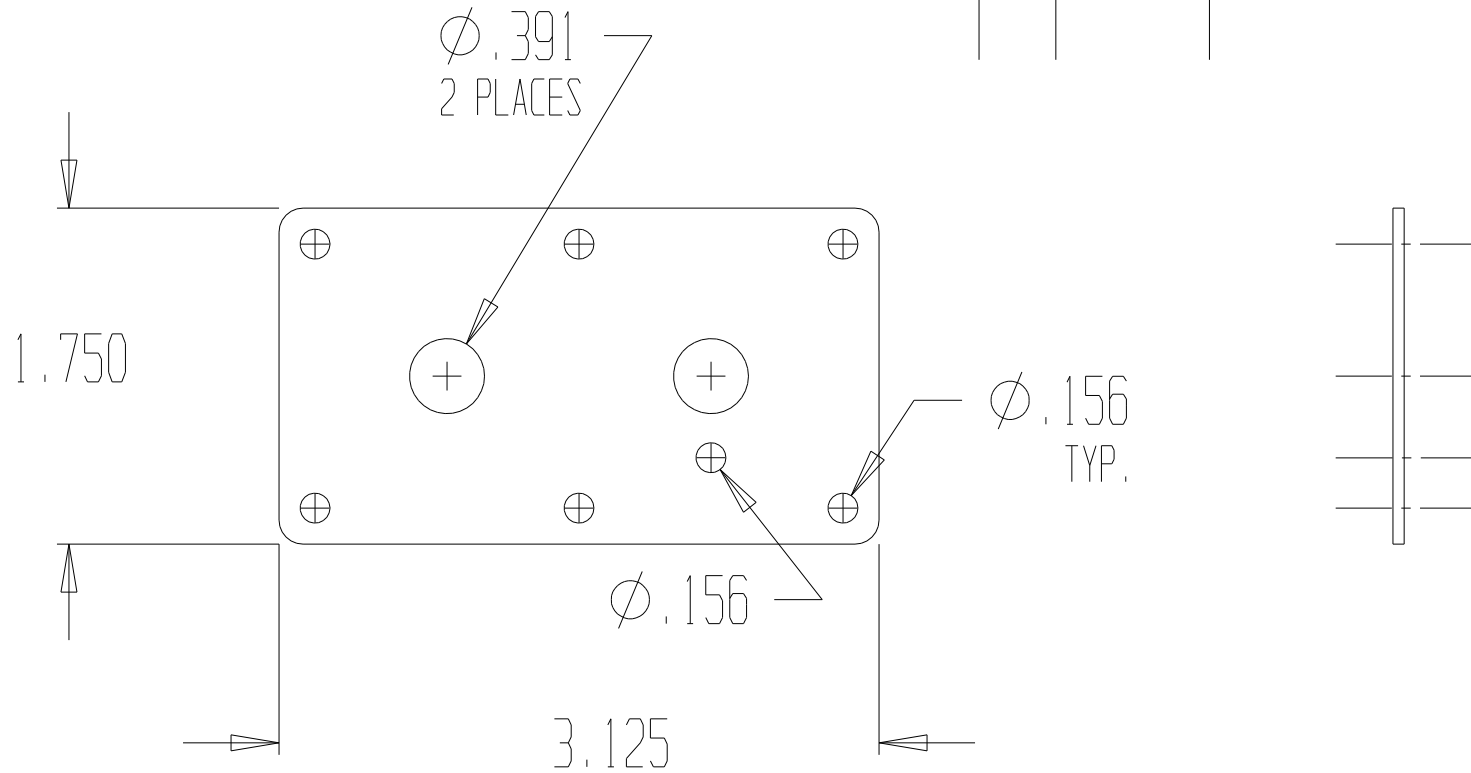

REV	DATE	DESCRIPTION	OK BY
A	7/19/02	INITIAL RELEASE	JD

MATERIAL: 16ga. SAE 1008/1010 STEEL

CAE, INC.

P.O. Box 430
10087 Industrial Drive
Harburg, MI 48139 (810) 231-9373

TOLERANCE: +/- .010" Noncumulative

FINISH: Semigloss Black

Desc: MP2-Spec

Scale: Full Date: 7/19/02 Name: JGD